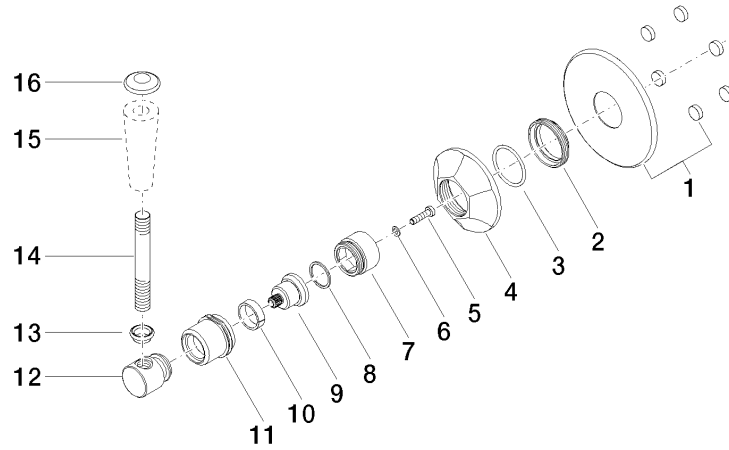

ST 060 300 2371

- rotary diverter
- rosette Ø 85 mm

Individual components of this set

You need the following components for this set

1x 36 104 371-06

1x 11 170 370-06

MADISON Concealed two- and three-way diverter - Brushed Platinum

MADISON

ST 060 300 2371

ST 060 300 2371

- rotary diverter
- rosette Ø 85 mm

ST 060 300 2371

mm [inches]

Codes & Standards

ADA

Certificates

LGA_28456.

Spare parts list

No.	Item Number	Name	Quantity used	Delivery time
1	90 27 97 007 00-06	cover	1	10
2	09 23 10 125-00	nut	1	10
3	90 14 10 063 00 90	seal	1	2
4	09 27 37 101-06	rosette	1	10
5	09 30 30 069 90	screw	1	2
6	09 30 11 194 90	disc	1	2
7	09 18 30 007-06	sleeve	1	-
Spare part can no longer be ordered, please order the replacement item				
8	90 28 10 030 00 90	ring	1	2
9	09 12 12 064-06	base	1	-
Spare part can no longer be ordered, please order the replacement item				
10	90 14 15 021 00 90	ring	1	2
11	09 21 02 160-06	cover	1	10
12	09 20 37 101-06	handle	1	10
13	09 20 37 001-06	handle	1	10
14	09 28 22 013 90	pipe	1	2
15	11 170 370-06	MADISON Lever insert - Brushed Platinum	1	10
16	09 30 30 062-06	screw	1	10

ST 060 300 2371

- for basin fittings

NOTE: Mixers are supplied without lever inserts.
Please order the lever inserts separately!

	Brushed Platinum	11 170 370-06
	Chrome	11 170 370-00
	Platinum	11 170 370-08
	Durabress (23kt Gold)	11 170 370-09
	white	11 170 370-12
	black	11 170 370-13
	Brushed Durabress (23kt Gold)	11 170 370-28
	Brushed Dark Platinum	11 170 370-99